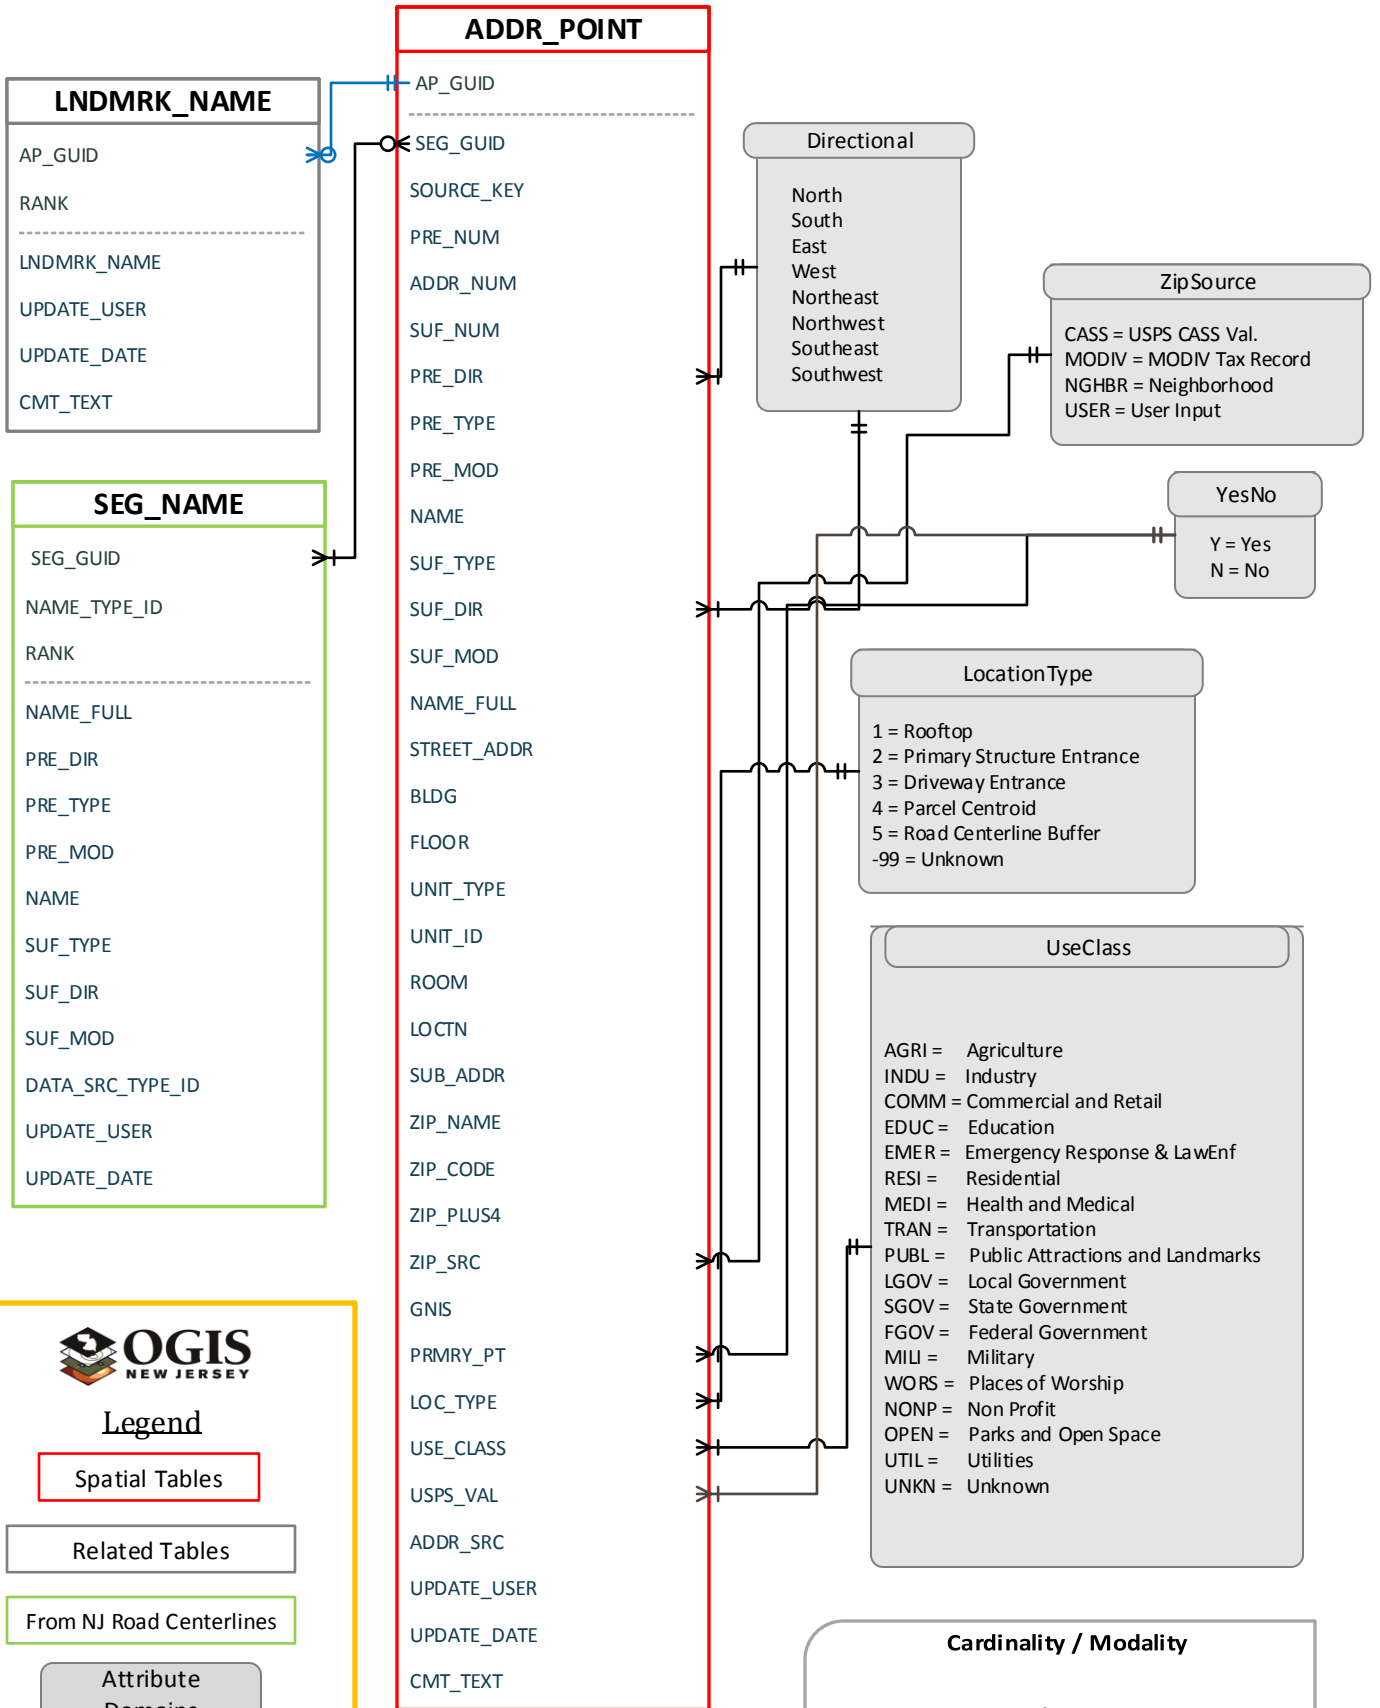

# New Jersey Address Points Data Model

Rev: Jun 14 2016