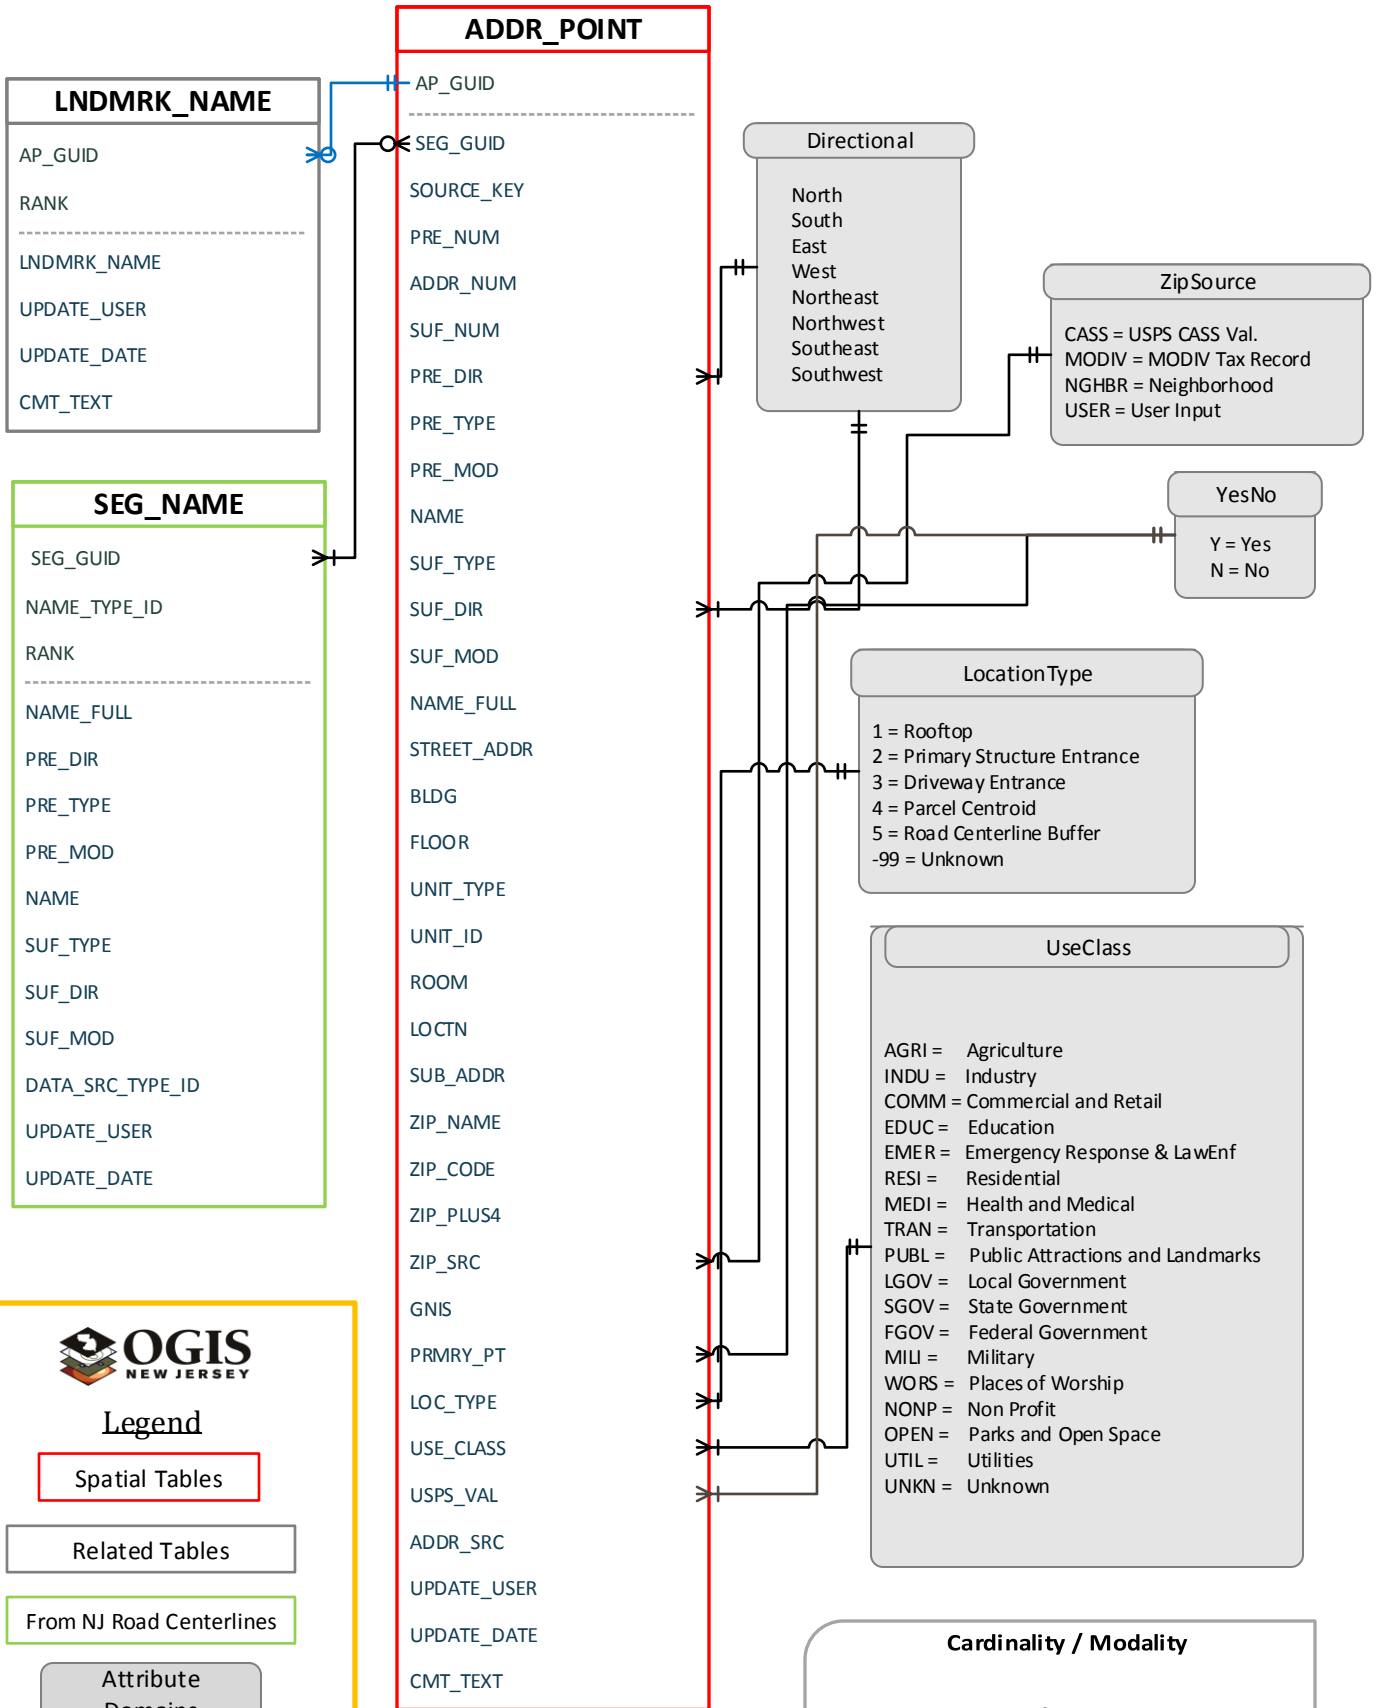

New Jersey Address Points Data Model

OGIS NEW JERSEY

Legend

- Spatial Tables
- Related Tables
- From NJ Road Centerlines
- Attribute Domains
- Non-physical Relationship
- ESRI Simple Relationship Class

Rev: Jun 14 2016

Cardinality / Modality

- 1 to 1
- 1 to many
- 0 to many
- 1 to many (0 to 1)
- 0 to many (0 to 1)